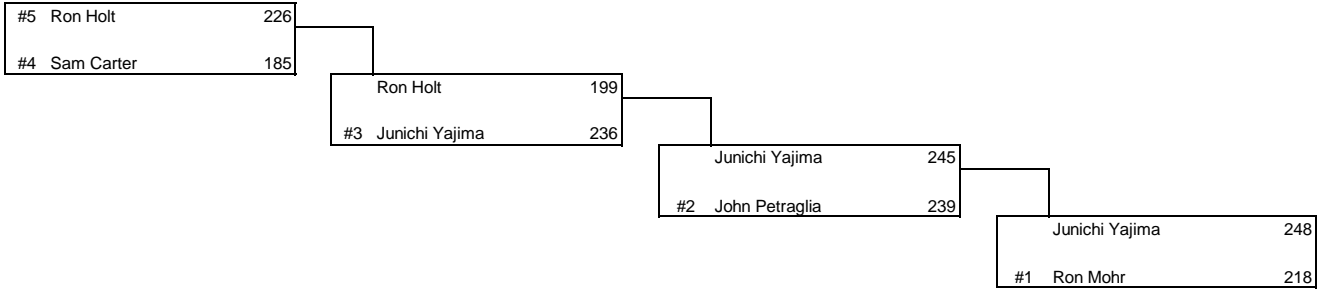

TV Finals

SUPER SENIOR CLASSIC

2016 CHAMPION
JUNICHI YAJIMA